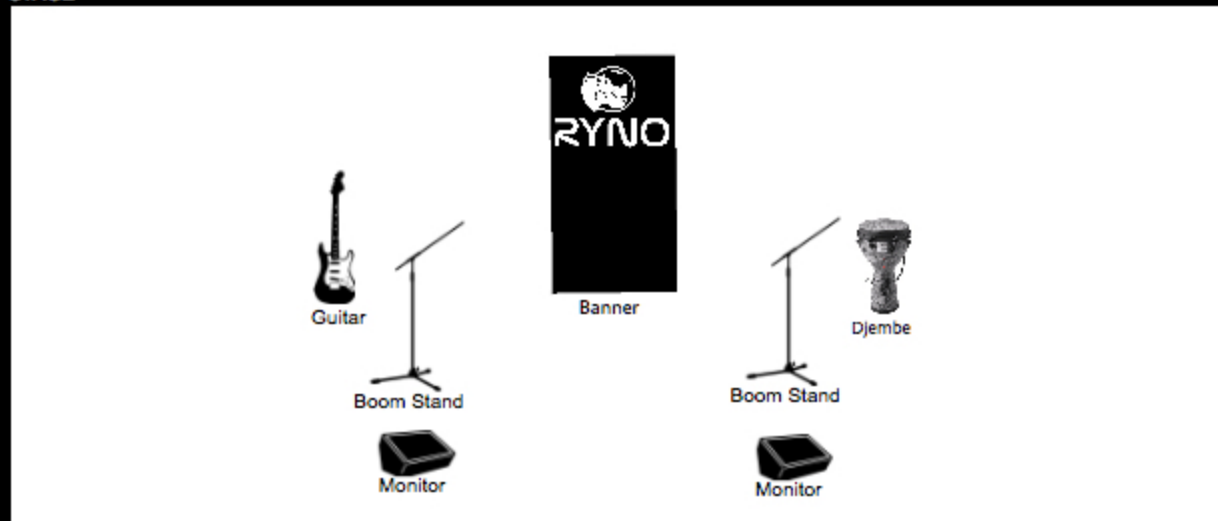

RYNO

PRINT

BAND NAME

RYNO (DUO Stage)

VENUE

SHOW DATE / TIME

STAGE

DRAG GEAR TO STAGE (mouse only)

Show / Hide

NOTES

SOUND BOUYOUT: (avail for \$750)
BOSE L1 Compact PA system

INPUT LIST

GEAR PROVIDED:

- Guitar
- Djembe drum
- 2 SH58 Sure vocal mics

GEAR NEEDED:

- PA System (2mains, 2 monitors, subs) -6 channel mixer with phantom power
- 3 boom mic stands / 3XLR mic cables
- 1 SM57 Percussion Mic
- 1 direct box
- Power Source w/ 4 avail outlets

RYNO

Contact: Ryan 716-481-4085 (Text) r@rynomusic.com
 FOH: Steve 347-534-7846 stephenrcolon@yahoo.com

- 1 RYAN [VOX1] ||CHANNELS - VOX1 (wireless) / Guitar / Keys MX49 / Floor Tom ||MONITOR - IEM (Mix: VOX1 / Track / Guitar / Keys MX49 / BKGs)
 **additional: Straight Weighted Mic Stand Center Stage, Keyboard X stand Stage Right
- 2 RODNEY [BKG2] ||CHANNELS - BKG2 / 4piece kit / Laptop Tracks / Drum pad / Djembe ||MONITOR - Wedge (Mix: BKG2 / Track / Drum Pad / VOX1/ Djembe)
 **additional: 2nd snare stand for Drum Pad, Seat with back for Djembe
- 3 JOEL [BKG3] ||CHANNELS - BKG3 / Trumpet / Traktor DI / Midi DI ||MONITOR - Wedge (Mix: Track / Traktor / Midi / Trumpet / VOX1 / Drum Pad / BKGs)
 **additional: Keyboard X stand, Table top for Traktor/Laptop
- 4 AUXILIARY [BKG4] ||CHANNELS - BKG4 ||MONITOR - Wedge (Mix: Track, BKG4 / VOX1, Keys MX49, Guitar)