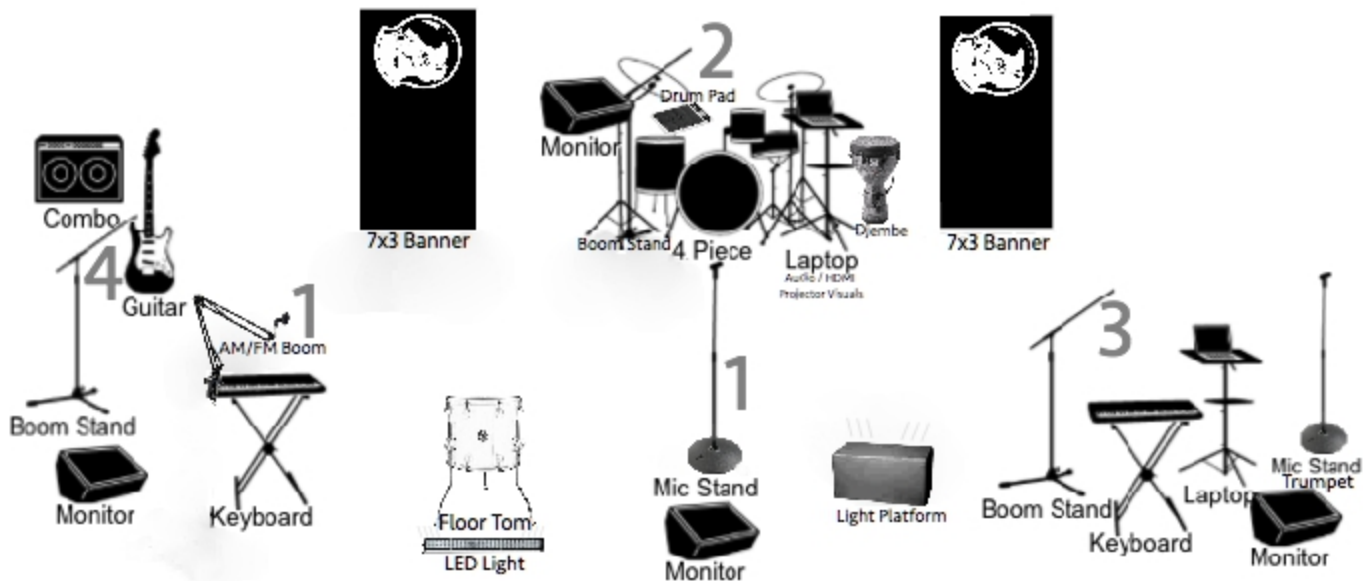

Show / Hide

NOTES

SOUND BOUYOUT: (avail for \$750)
BOSE L1 Compact PA system

INPUT LIST

GEAR PROVIDED:

- Guitar
- Djembe drum
- 2 SH58 Sure vocal mics

GEAR NEEDED:

- PA System (2mains, 2 monitors, subs) -6 channel mixer with phantom power
- 3 boom mic stands / 3XLR mic cables
- 1 SM57 Percussion Mic
- 1 direct box
- Power Source w/ 4 avail outlets

RYNO

Contact: Ryan 716-481-4085 (Text) r@rynomusic.com
 FOH: Steve 347-534-7846 stephenrcolon@yahoo.com

- 1 RYAN [VOX1] ||CHANNELS - VOX1 (wireless) / Guitar / Keys MX49 / Floor Tom ||MONITOR - IEM (Mix: VOX1 / Track / Guitar / Keys MX49 / BKGs)
 **additional: Straight Weighted Mic Stand Center Stage, Keyboard X stand Stage Right
- 2 RODNEY [BKG2] ||CHANNELS - BKG2 / 4piece kit / Laptop Tracks / Drum pad / Djembe ||MONITOR - Wedge (Mix: BKG2 / Track / Drum Pad / VOX1/ Djembe)
 **additional: 2nd snare stand for Drum Pad, Seat with back for Djembe
- 3 JOEL [BKG3] ||CHANNELS - BKG3 / Trumpet / Traktor DI / Midi DI ||MONITOR - Wedge (Mix: Track / Traktor / Midi / Trumpet / VOX1 / Drum Pad / BKGs)
 **additional: Keyboard X stand, Table top for Traktor/Laptop
- 4 AUXILIARY [BKG4] ||CHANNELS - BKG4 ||MONITOR - Wedge (Mix: Track, BKG4 / VOX1, Keys MX49, Guitar)